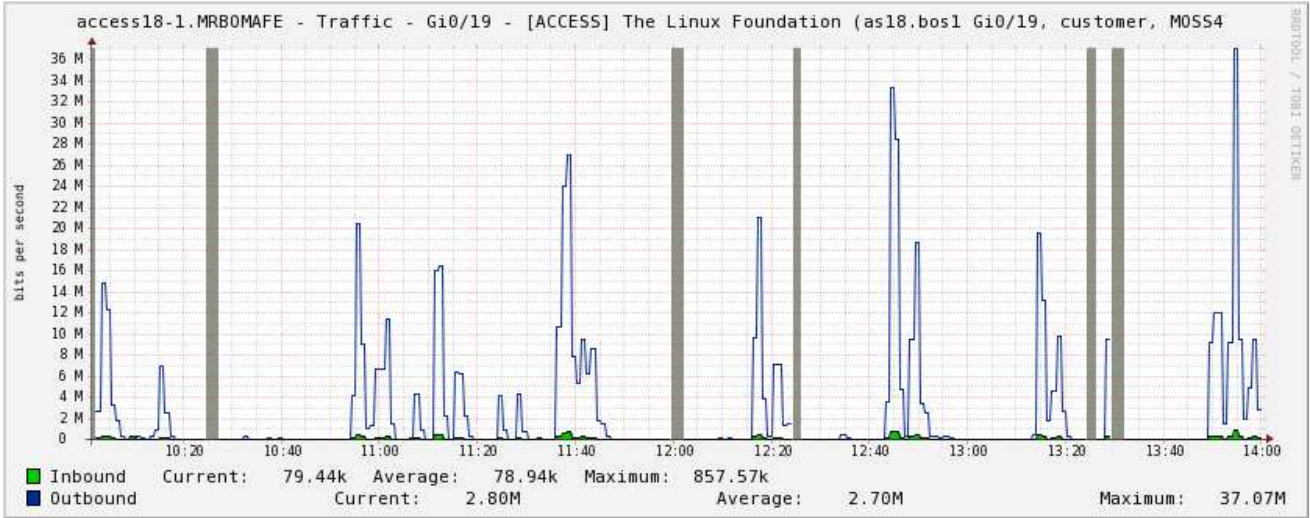

Viewing Graph 'access18-1.MRB0MAFE - Traffic - Gi0/19 - [ACCESS] The Linux Foundation (as18.bos1 Gi0/19, customer, MOSS4'

Hourly (1 Minute Average)

Daily (5 Minute Average)

Weekly (30 Minute Average)