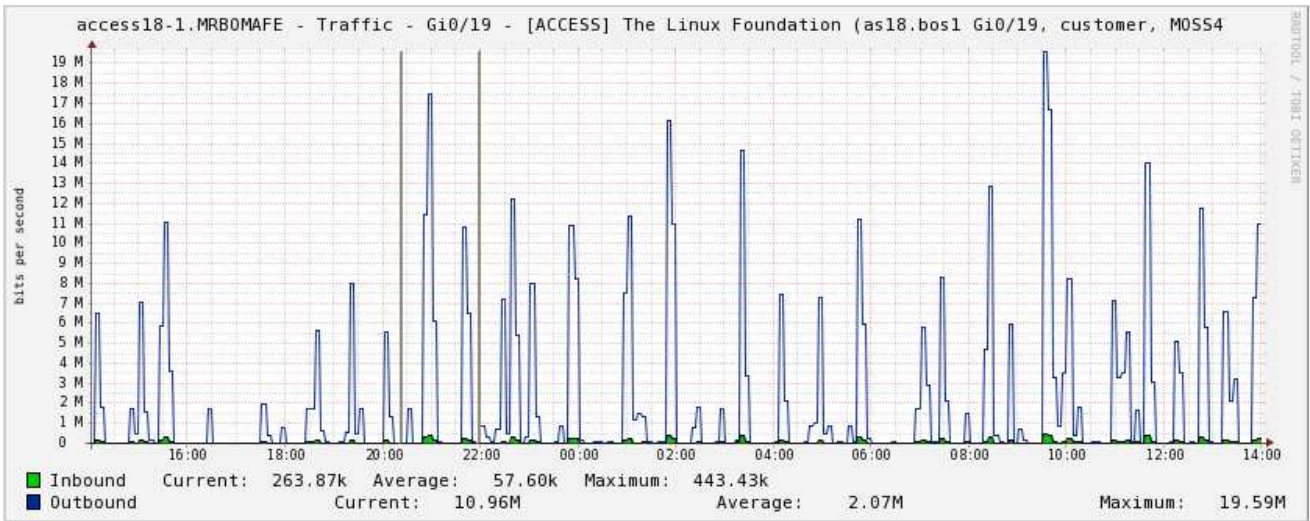

Viewing Graph 'access18-1.MRB0MAFE - Traffic - Gi0/19 - [ACCESS] The Linux Foundation (as18.bos1 Gi0/19, customer, MOSS4'

Hourly (1 Minute Average)

Daily (5 Minute Average)

Weekly (30 Minute Average)