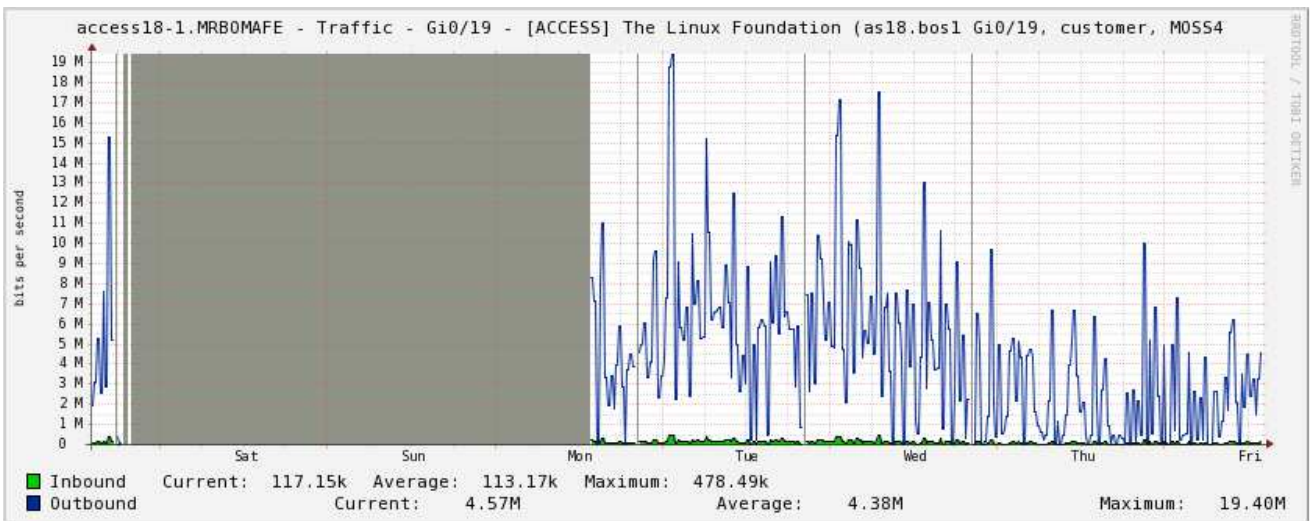

Viewing Graph 'access18-1.MRB0MAFE - Traffic - Gi0/19 - [ACCESS] The Linux Foundation (as18.bos1 Gi0/19, customer, MOSS4'

Hourly (1 Minute Average)

Daily (5 Minute Average)

Weekly (30 Minute Average)