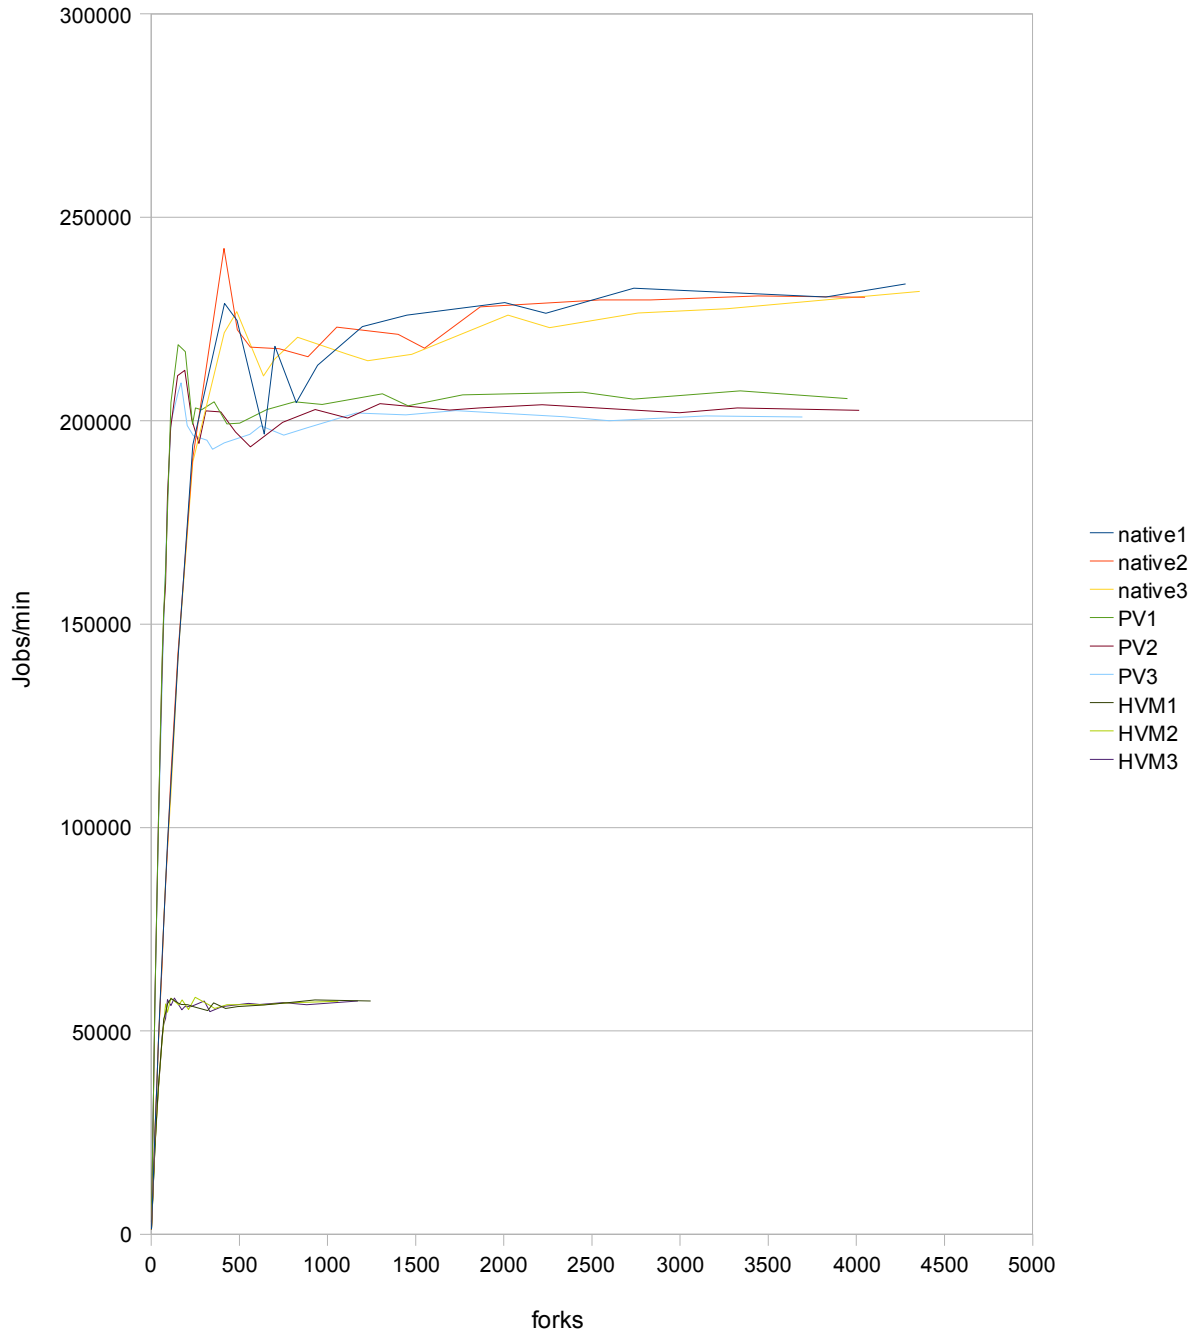

Graphs

re-aim-7 high-systime

	Max JPM	% of native
Native	242347.19	100.00%
Para-virt	218694.95	90.24%
Full-virt	58289.32	24.05%